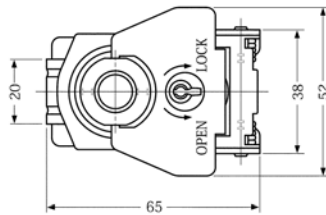

J010

Material
All parts from AISI 304 stainless steel.

Referral
For draw latch with lock see part J015 and J017 page 146.

Draw Latches

stainless steel

Order No.

g

J010.AC030

85

J015

Material
All parts from AISI 304 stainless steel.

Draw Latches with Lock

stainless steel

Order No.

g

J015.AC030