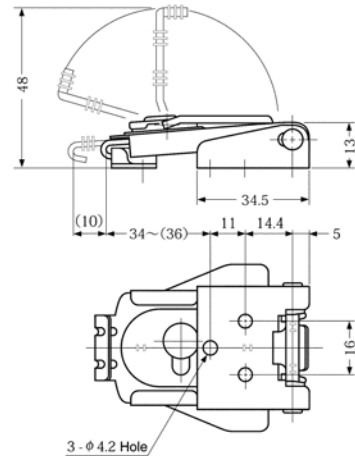

J010

Material
All parts from AISI 304 stainless steel.

Referral
For draw latch with lock see part J015 and J017 page 146.

Draw Latches

stainless steel

Order No.

g

J010.AC030

85

J015

Material
All parts from AISI 304 stainless steel.

Draw Latches with Lock

stainless steel

Order No.

g

J015.AC030