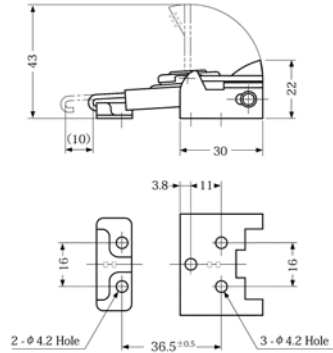

J010

Material
All parts from AISI 304 stainless steel.

Referral
For draw latch with lock see part J015 and J017 page 146.

Draw Latches

stainless steel

Order No.

g

J010.AC030

85

J015

Material
All parts from AISI 304 stainless steel.

Draw Latches with Lock

stainless steel

Order No.

g

J015.AC030