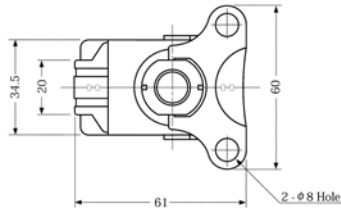

J010

Material
All parts from AISI 304 stainless steel.

Referral
For draw latch with lock see part J015 and J017 page 146.

Draw Latches

stainless steel

Order No.

g

J010.AC030

85

J015

Material
All parts from AISI 304 stainless steel.

Draw Latches with Lock

stainless steel

Order No.

g

J015.AC030