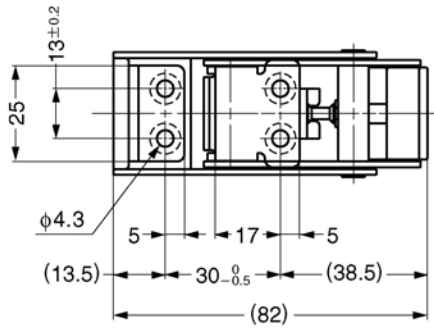

J036

Material

All parts from AISI304 stainless steel, satin finish. Fixing screws not included.

Draw Latches

stainless steel

Order No.	Load Capacity Kg	g
J036.AC030	80	111