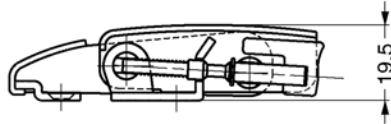

J036

Material

All parts from AISI304 stainless steel, satin finish. Fixing screws not included.

Draw Latches

stainless steel

Order No.	Load Capacity Kg	g
J036.AC030	80	111