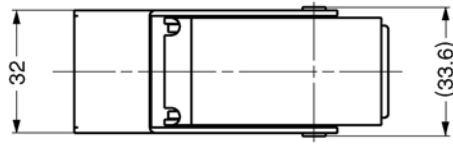

J036

Material

All parts from AISI304 stainless steel, satin finish. Fixing screws not included.

Draw Latches

stainless steel

Order No.	Load Capacity Kg	g
J036.AC030	80	111