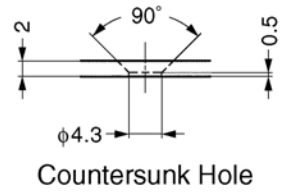

J036

Material

All parts from AISI304 stainless steel, satin finish. Fixing screws not included.

Draw Latches

stainless steel

Order No.	Load Capacity Kg	g
J036.AC030	80	111