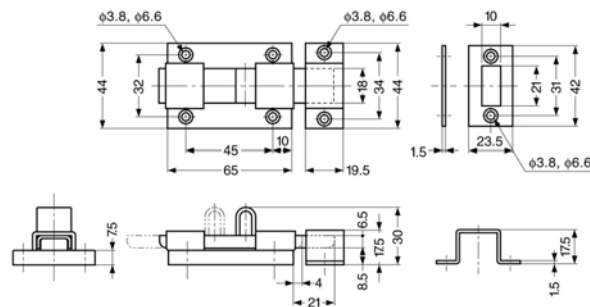

Slide Bolts

stainless steel

J604

Material
AISI 304 stainless steel, polished.

Order No.

J604.AC075

225,0