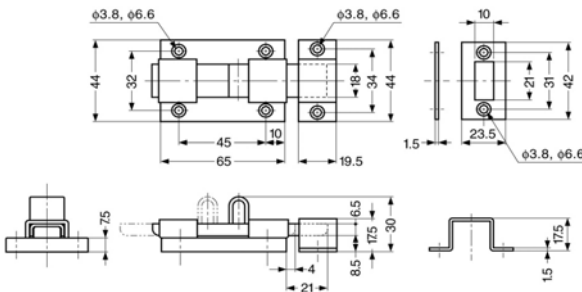

Slide Bolts

stainless steel

J600

Material
AISI 304 stainless steel, satin finish.

Order No.

J600.AC050

80,0

Slide Bolts

stainless steel

J602

Material
AISI 304 stainless steel, polished.

Order No.

J602.AC065

125,0

Slide Bolts

stainless steel

J604

Material
AISI 304 stainless steel, polished.

Order No.

J604.AC075

225,0