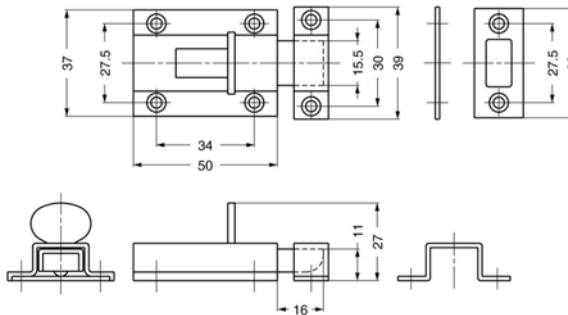

Slide Bolts

stainless steel

J600

Material
AISI 304 stainless steel, satin finish.

Order No.

J600.AC050

80,0

Slide Bolts

stainless steel

J602

Material
AISI 304 stainless steel, polished.

Order No.

J602.AC065

125,0

Slide Bolts

stainless steel

J604

Material
AISI 304 stainless steel, polished.

Order No.

J604.AC075

225,0