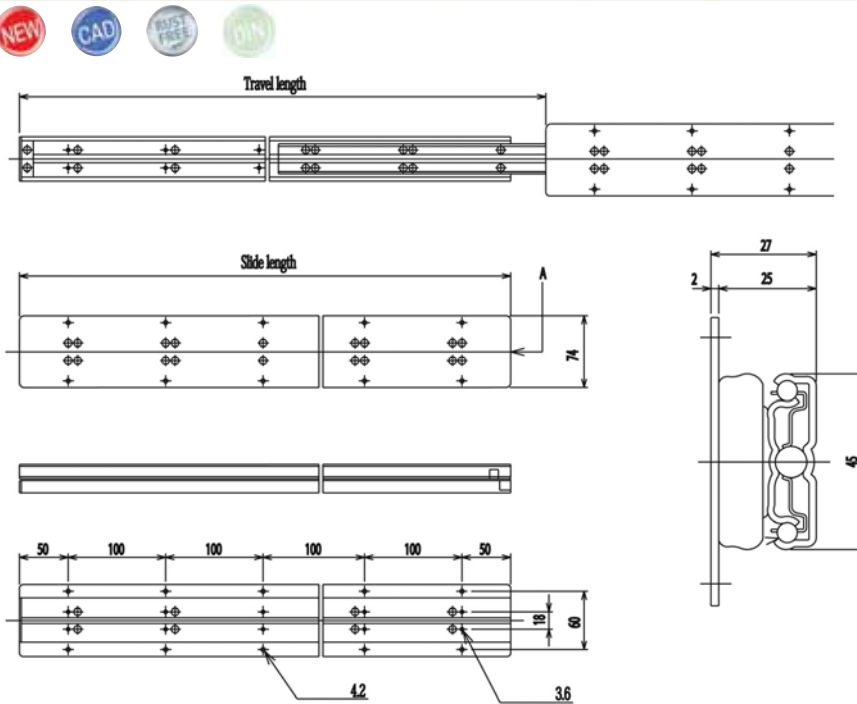

### Material

Inner rail and Plate - AISI 304 stainless steel  
End stopper - polyamide  
Outer guide, inner guide - polyacetal  
Large and small balls - steel

### Technical Notes

Three piece, full extension slide with positive stop. Universal left or right hand application.

Order No.	Slide Length	Travel Length	No. of holes	Load Rating Kg/pair	g
P150.AC030	300	336	6	95	1380
P150.AC040	400	436	8	90	1860
P150.AC050	500	536	10	85	2390
P150.AC060	600	636	12	80	2880
P150.AC080	800	836	16	65	3790
P150.AC100	1000	1036	20	50	4710