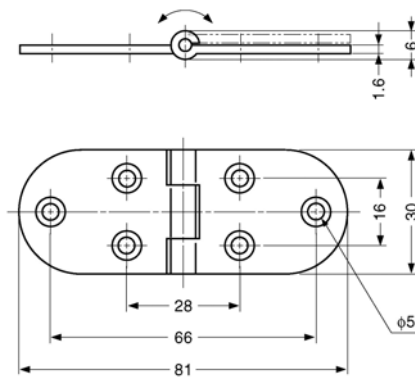

Door Pivot Hinges, Overlay

stainless steel

S024

Material

AISI 304 stainless steel, satin finish.

Technical Notes

Max. door size-
300w x 700h x 21 mm thick
Max. door weight-
1,8 Kg per hinge pair.

Left Hand Opening

Order No.	Type	A	B	C	D	g
S024.AC010	Right	34	28	30,5	31	23
S024.AC020	Right	28	22	24,5	25	21
S024.AC110	Left	34	28	30,5	31	23
S024.AC120	Left	28	22	24,5	25	21

Hinges

stainless steel

S040

Material

AISI 304 stainless steel, satin finish.

Technical Notes

Max. door size-
450w x 700h x 21 mm thick
Max. door weight-
4,0 Kg per hinge pair.

Order No.	g
S040.AC010	28