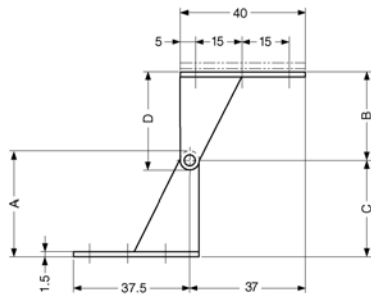

Door Pivot Hinges, Overlay

stainless steel

S024

Material

AISI 304 stainless steel, satin finish.

Technical Notes

Max. door size-
300w x 700h x 21 mm thick
Max. door weight-
1,8 Kg per hinge pair.

Left Hand Opening

Order No.	Type	A	B	C	D	g
S024.AC010	Right	34	28	30,5	31	23
S024.AC020	Right	28	22	24,5	25	21
S024.AC110	Left	34	28	30,5	31	23
S024.AC120	Left	28	22	24,5	25	21

Hinges

stainless steel

S040

Material

AISI 304 stainless steel, satin finish.

Technical Notes

Max. door size-
450w x 700h x 21 mm thick
Max. door weight-
4,0 Kg per hinge pair.

Order No.	g
S040.AC010	28