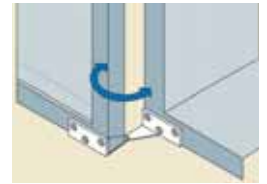

Door Pivot Hinges, Overlay

stainless steel

S024

Material

AISI 304 stainless steel, satin finish.

Technical Notes

Max. door size-
300w x 700h x 21 mm thick
Max. door weight-
1,8 Kg per hinge pair.

Left Hand Opening

Order No.	Type	A	B	C	D	g
S024.AC010	Right	34	28	30,5	31	23
S024.AC020	Right	28	22	24,5	25	21
S024.AC110	Left	34	28	30,5	31	23
S024.AC120	Left	28	22	24,5	25	21

Hinges

stainless steel

S040

Material

AISI 304 stainless steel, satin finish.