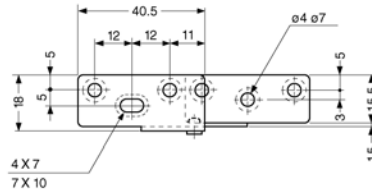

Door Pivot Hinges, Overlay

stainless steel

S024

Material

AISI 304 stainless steel, satin finish.

Technical Notes

Max. door size-
300w x 700h x 21 mm thick
Max. door weight-
1,8 Kg per hinge pair.

Left Hand Opening

Order No.	Type	A	B	C	D	g
S024.AC010	Right	34	28	30,5	31	23
S024.AC020	Right	28	22	24,5	25	21
S024.AC110	Left	34	28	30,5	31	23
S024.AC120	Left	28	22	24,5	25	21

Hinges

stainless steel

S040

Material

AISI 304 stainless steel, satin finish.

Technical Notes

Max. door size-
450w x 700h x 21 mm thick
Max. door weight-
4,0 Kg per hinge pair.

Order No.	g
S040.AC010	28