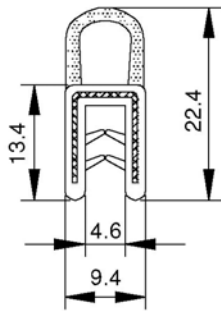

Sealing Profiles, for Enclosures

self gripping

Wixroyd

Z122

type one

type two

Order No.	Type	Material	Shore Hardness	Width	Height
Z122.AC010	One	EPDM Rubber	65-15	9,4	22,4
Z122.AC020	Two	EPDM Rubber	65-15	11,5	16,5

Material

EPDM rubber, black.

For full specification details see technical appendix nine.

Technical Notes

For use on enclosures or special purpose machines, self gripping with a seal.

With integrated steel wire core.