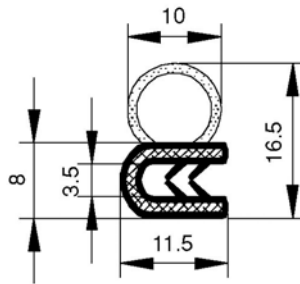

Sealing Profiles, for Enclosures

self gripping

Wixroyd

Z122

type one

type two

Order No.	Type	Material	Shore Hardness	Width	Height
Z122.AC010	One	EPDM Rubber	65-15	9,4	22,4
Z122.AC020	Two	EPDM Rubber	65-15	11,5	16,5

Material

EPDM rubber, black.

For full specification details see technical appendix nine.

Technical Notes

For use on enclosures or special purpose machines, self gripping with a seal.

With integrated steel wire core.