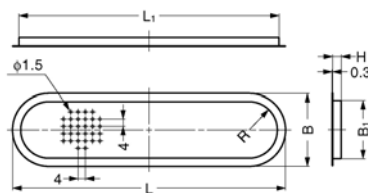

Sealing Profiles, for Enclosures

self gripping

Wixroyd

Z122

type one

type two

Order No.	Type	Material	Shore Hardness	Width	Height
Z122.AC010	One	EPDM Rubber	65-15	9,4	22,4
Z122.AC020	Two	EPDM Rubber	65-15	11,5	16,5

Material

EPDM rubber, black.

For full specification details see technical appendix nine.

Technical Notes

For use on enclosures or special purpose machines, self gripping with a seal.

With integrated steel wire core.

Technical Notes

Ideal for use in cabinets or enclosures to assist venting of excess heat, or simply to provide ventilation.

Bore

Order No.	L	L ₁	H	B	B ₁	R	Number of Holes	g
Z300.AC150	150	143	5	40	33,0	16	268	14,5
Z300.AC200	200	193	5	50	42,8	21	450	23,0