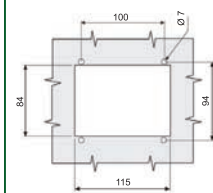

Cut Out

115 x 84

115 x 84

115 x 84

115 x 84

115 x 84

115 x 84

Product Cut Out Dimensions

• • • Push-to-Close Paddle Latches • • •

**B4701 | B4702
B4720 | B4740
B4742 | B4760**

B4764

B4780

115 x 84

112 x 42

58 x 72

B4764