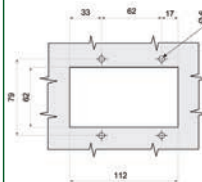

Cut Out

115 x 84

115 x 84

115 x 84

115 x 84

115 x 84

115 x 84

Product Cut Out Dimensions

• • • Push-to-Close Paddle Latches • • •

**B4701 | B4702
B4720 | B4740
B4742 | B4760**

B4764

B4780

115 x 84

112 x 42

58 x 72

B4764