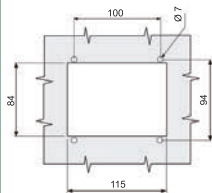

Cut Out

115 x 84

115 x 84

115 x 84

115 x 84

115 x 84

115 x 84

Product Cut Out Dimensions

• • • Push-to-Close Paddle Latches • • •

**B4701 | B4702
B4720 | B4740
B4742 | B4760**

B4764

B4780

115 x 84

112 x 42

58 x 72

B4764