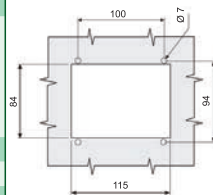

Cut Out

115 x 84

115 x 84

115 x 84

115 x 84

115 x 84

115 x 84

Product Cut Out Dimensions

• • • Push-to-Close Paddle Latches • • •

**B4701 | B4702
B4720 | B4740
B4742 | B4760**

B4764

B4780

115 x 84

112 x 42

58 x 72

B4764