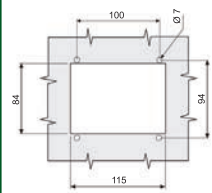

Cut Out

115 x 84

115 x 84

115 x 84

115 x 84

115 x 84

115 x 84

Product Cut Out Dimensions

• • • Push-to-Close Paddle Latches • • •

**B4701 | B4702
B4720 | B4740
B4742 | B4760**

B4764

B4780

115 x 84

112 x 42

58 x 72

B4764