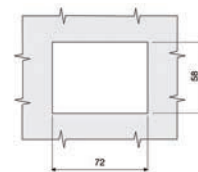

Cut Out

115 x 84

115 x 84

115 x 84

115 x 84

115 x 84

115 x 84

Product Cut Out Dimensions

• • • Push-to-Close Paddle Latches • • •

**B4701 | B4702
B4720 | B4740
B4742 | B4760**

B4764

B4780

115 x 84

112 x 42

58 x 72

B4764