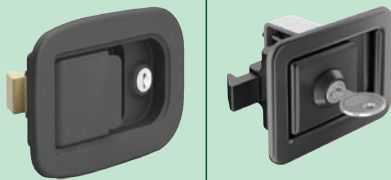

• • • Push-to-Close Paddle Latches • • •

**B4701 | B4702
B4720 | B4740
B4742 | B4760**

B4764

B4780

115 x 84

112 x 42

58 x 72

B4764