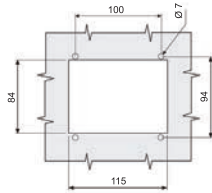

Cut Out

115 x 84

115 x 84

115 x 84

115 x 84

115 x 84

115 x 84

Product Cut Out Dimensions

• • • Push-to-Close Paddle Latches • • •

**B4701 | B4702
B4720 | B4740
B4742 | B4760**

B4764

B4780

115 x 84

112 x 42

58 x 72

B4764