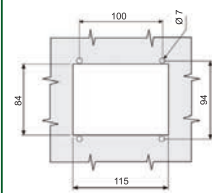

Cut Out

115 x 84

115 x 84

115 x 84

115 x 84

115 x 84

115 x 84

Product Cut Out Dimensions

• • • Push-to-Close Paddle Latches • • •

**B4701 | B4702
B4720 | B4740
B4742 | B4760**

B4764

B4780

115 x 84

112 x 42

58 x 72

B4764