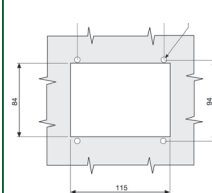

Cut Out

115 x 84

115 x 84

115 x 84

115 x 84

115 x 84

115 x 84

Product Cut Out Dimensions

• • • Push-to-Close Paddle Latches • • •

**B4701 | B4702
B4720 | B4740
B4742 | B4760**

B4764

B4780

115 x 84

112 x 42

58 x 72

B4764