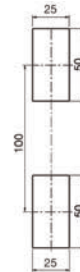

# Swing Handles - Stainless Steel

• • • **Swing Handles - Stainless Steel** • • •

Wixroyd Part No.	B3000	B3002	B3040	B3080	B3082	B3120
<b>Description</b>	Swing Handle - Polyamide Rod Control	Swing Handle - Stainless Rod Control	Swing Handle	Swing Handle - Polyamide Rod Control	Swing Handle - Stainless Rod Control	Swing Handle
<b>Cylinder Profile</b>	40mm Euro	40mm Euro	40mm Euro	40mm Euro	40mm Euro	40mm Euro
<b>Lock Cover</b>				✓	✓	✓
<b>Body Material</b>	Stainless	Stainless	Stainless	Stainless	Stainless	Stainless
<b>Handle Material</b>	Stainless	Stainless	Stainless	Stainless	Stainless	Stainless
<b>IP Rating</b>	IP65	IP65	IP65	IP65	IP65	IP65
<b>Integral Gasketing</b>	Polyurethane gasketing	Polyurethane gasketing	Polyurethane gasketing	Polyurethane gasketing	Polyurethane gasketing	Polyurethane gasketing
<b>Max Panel Thickness</b>	2	2	2	2	2	2
<b>Locking System</b>	2-point, 3-point	2-point, 3-point	1-point, 2-point, 3-point	2-point, 3-point	2-point, 3-point	1-point, 2-point, 3-point
<b>Strength</b>						
<b>Padlock Ver</b>						
<b>Cover Dimension mm</b>	168 x 36	168 x 36	168 x 36	167,5 x 38	167,5 x 38	167,5 x 38
<b>Height from Door Face mm</b>	13,2	13,2	14,4	24	24	24
<b>Rod Control Integrated</b>	✓	✓	✗	✓	✓	✗
<b>Rod Control Mechanism Material</b>	Polyamide plastic	Stainless		Polyamide plastic	Stainless	
<b>Use</b>	Inside Gasketing	Inside Gasketing	Inside Gasketing	Inside Gasketing	Inside Gasketing	Inside Gasketing
<b>Feature</b>	Stainless	ALL STAINLESS	Stainless	Stainless	ALL STAINLESS	Stainless
<b>Nr. Flush</b>						
<b>Sprung Loaded Handle</b>						
<b>Cut Out</b>	2 off 50 x 25	2 off 50 x 25	2 off 50 x 25	2 off 50 x 25	2 off 50 x 25	2 off 50 x 25

<b>Stainless</b>	<b>Wixroyd Part No.</b>					
<table border="1"> <tr> <td>B3000</td> <td>B3002</td> </tr> <tr> <td>B3040</td> <td>B3080</td> </tr> <tr> <td>B3082</td> <td>B3120</td> </tr> </table>		B3000	B3002	B3040	B3080	B3082
B3000	B3002					
B3040	B3080					
B3082	B3120					
45,5 diameter, 100 spacing	<b>Cut Out</b>					