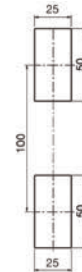

# Swing Handles - Stainless Steel

• • • **Swing Handles - Stainless Steel** • • •

Wixroyd Part No.	B3000	B3002	B3040	B3080	B3082	B3120
<b>Description</b>	Swing Handle - Polyamide Rod Control	Swing Handle - Stainless Rod Control	Swing Handle	Swing Handle - Polyamide Rod Control	Swing Handle - Stainless Rod Control	Swing Handle
<b>Cylinder Profile</b>	40mm Euro	40mm Euro	40mm Euro	40mm Euro	40mm Euro	40mm Euro
<b>Lock Cover</b>				✓	✓	✓
<b>Body Material</b>	Stainless	Stainless	Stainless	Stainless	Stainless	Stainless
<b>Handle Material</b>	Stainless	Stainless	Stainless	Stainless	Stainless	Stainless
<b>IP Rating</b>	IP65	IP65	IP65	IP65	IP65	IP65
<b>Integral Gasketing</b>	Polyurethane gasketing	Polyurethane gasketing	Polyurethane gasketing	Polyurethane gasketing	Polyurethane gasketing	Polyurethane gasketing
<b>Max Panel Thickness</b>	2	2	2	2	2	2
<b>Locking System</b>	2-point, 3-point	2-point, 3-point	1-point, 2-point, 3-point	2-point, 3-point	2-point, 3-point	1-point, 2-point, 3-point
<b>Strength</b>						
<b>Padlock Ver</b>						
<b>Cover Dimension mm</b>	168 x 36	168 x 36	168 x 36	167,5 x 38	167,5 x 38	167,5 x 38
<b>Height from Door Face mm</b>	13,2	13,2	14,4	24	24	24
<b>Rod Control Integrated</b>	✓	✓	✗	✓	✓	✗
<b>Rod Control Mechanism Material</b>	Polyamide plastic	Stainless		Polyamide plastic	Stainless	
<b>Use</b>	Inside Gasketing	Inside Gasketing	Inside Gasketing	Inside Gasketing	Inside Gasketing	Inside Gasketing
<b>Feature</b>	Stainless	ALL STAINLESS	Stainless	Stainless	ALL STAINLESS	Stainless
<b>Nr. Flush</b>						
<b>Sprung Loaded Handle</b>						
<b>Cut Out</b>	2 off 50 x 25	2 off 50 x 25	2 off 50 x 25	2 off 50 x 25	2 off 50 x 25	2 off 50 x 25

<b>Stainless</b>	<b>Wixroyd Part No.</b>					
<table border="1"> <tr> <td>B3000</td> <td>B3002</td> </tr> <tr> <td>B3040</td> <td>B3080</td> </tr> <tr> <td>B3082</td> <td>B3120</td> </tr> </table>		B3000	B3002	B3040	B3080	B3082
B3000	B3002					
B3040	B3080					
B3082	B3120					
45,5 diameter, 100 spacing	<b>Cut Out</b>					