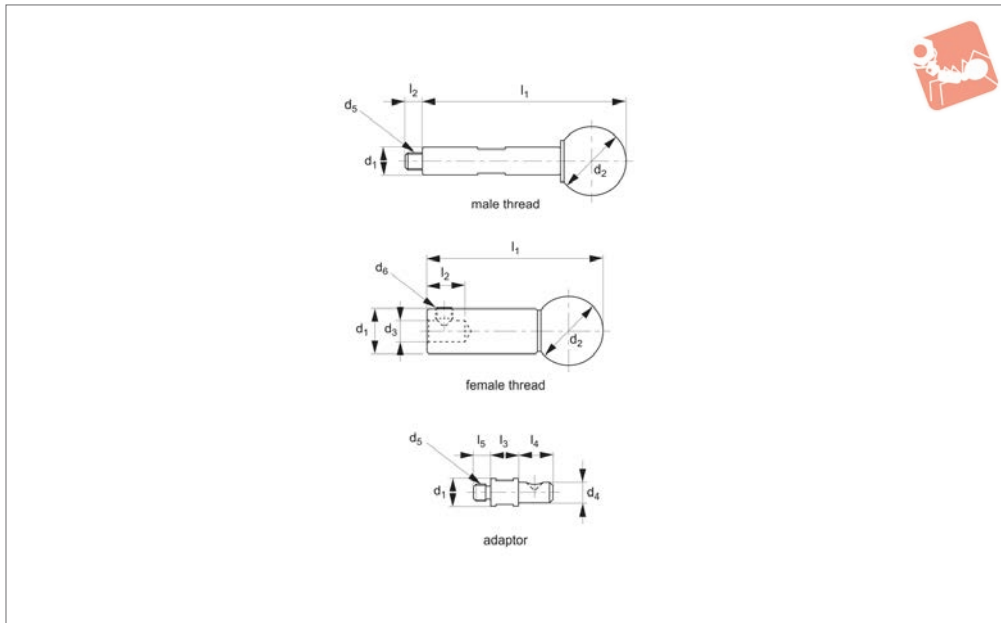

Standard Handles for use with swing and pull clamps

Adjustable Vertical Clamps

12564.3

ADJUSTABLE VERTICAL CLAMPS

Material

Handle: steel (C45), black oxide finish.
Ball knob: ABS resin, black.

Shaft: steel (C45), tempered and black oxide finish.

Order No.	Type	l_1	l_2	l_3	l_4	l_5	d_1	d_2	d_3	d_4	d_5	d_6	Weight g
12564.W0630	Male Thread	59	5	-	-	-	8	20	-	-	M 5x0,8	-	25
12564.W0640	Male Thread	89	6	-	-	-	10	25	-	-	M 6x1	-	50
12564.W0631	Female Thread	51	11	-	-	-	13	20	6	-	-	M 5x5	45
12564.W0641	Female Thread	79	13	-	-	-	15	25	8	-	-	M 6x6	90
12564.W0632	Adaptor	-	-	8	10	5	8	-	-	6	M 5x0,8	-	7
12564.W0642	Adaptor	-	-	10	12	6	10	-	-	8	M 6x1	-	14