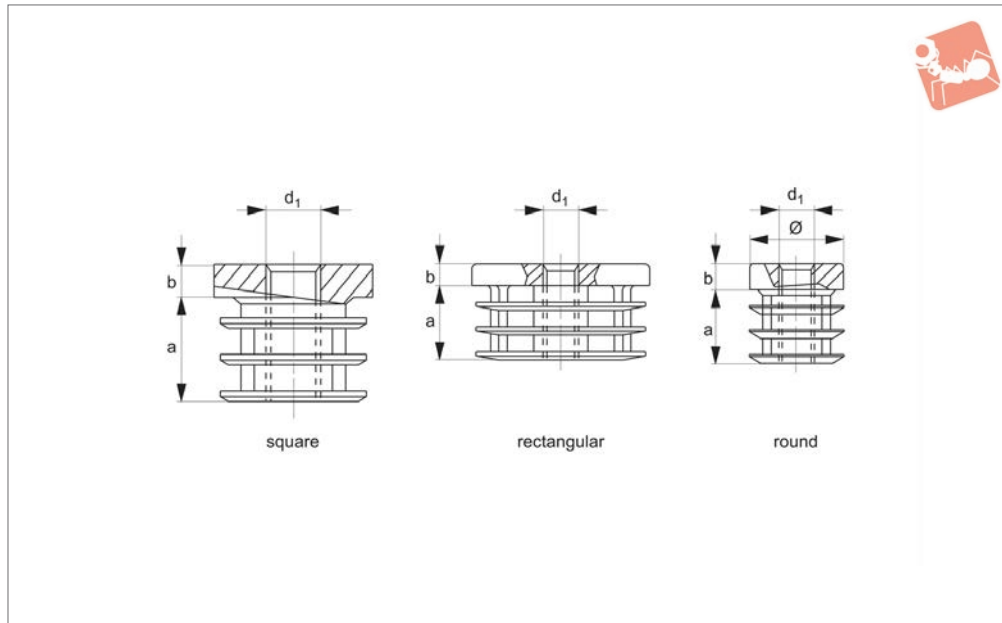

Threaded Plastic Inserts for Hollow no bush

Threaded Frame Inserts

34680

THREADED FRAME INSERTS

Material

Thermoplastic, black. Moulded thread.

Tips

M 8 available on request, subject to minimum order quantity.

Technical Notes

For use with fixed feet.

Order No.	Type	Tube size mm	d ₁	a	b
34680.W0015	Square	15x15	M 8	18	5
34680.W0016	Square	16x16	M 8	18	5
34680.W0018	Square	18x18	M10	18	5
34680.W0020	Square	20x20	M10	18	5
34680.W0022	Square	22x22	M10	18	5
34680.W0025	Square	25x25	M10	19	5
34680.W0030	Square	30x30	M10	20	6
34680.W0035	Square	35x35	M10	21	6
34680.W0040	Square	40x40	M10	22	6
34680.W0050	Square	50x50	M10	30	6
34680.W0130	Rectangular	20x30	M10	19	6
34680.W0135	Rectangular	20x35	M10	18	6
34680.W0140	Rectangular	20x40	M10	19	6
34680.W0150	Rectangular	20x50	M10	19	6
34680.W0160	Rectangular	20x60	M10	19	6
34680.W0170	Rectangular	25x50	M10	22	6
34680.W0218	Round	Ø 18	M10	18	6
34680.W0220	Round	Ø 20	M10	18	6
34680.W0222	Round	Ø 22	M10	19	6
34680.W0225	Round	Ø 25	M10	19	6
34680.W0228	Round	Ø 28	M10	19	6
34680.W0230	Round	Ø 30	M10	19	6
34680.W0232	Round	Ø 32	M10	19	6
34680.W0235	Round	Ø 35	M10	20	6
34680.W0240	Round	Ø 40	M10	21	6
34680.W0250	Round	Ø 50	M10	21	6