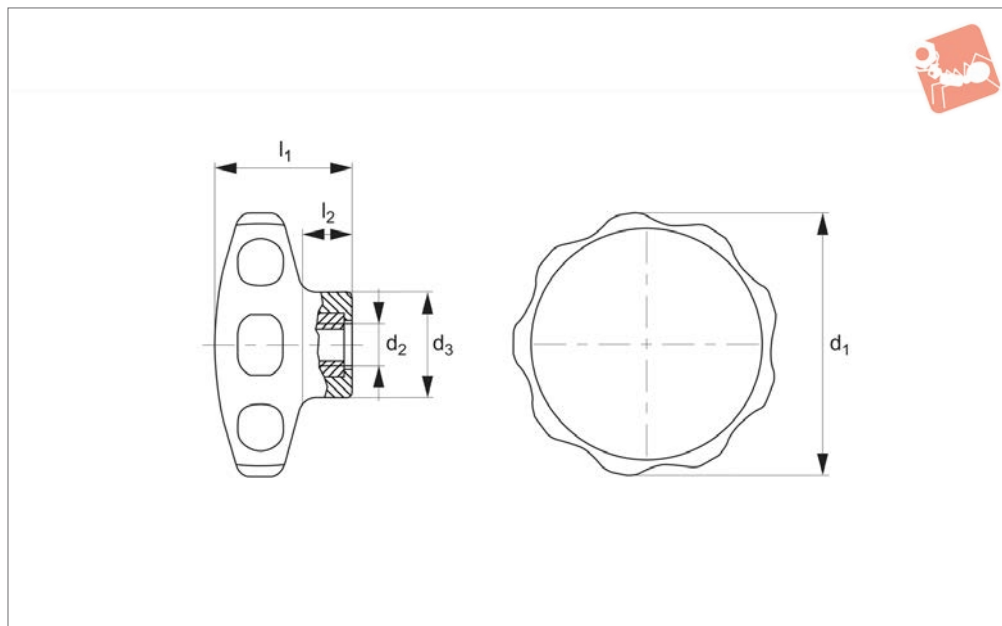

Star Grips with stainless steel bush

Grips

70600

GRIPS

Material

Grip: thermoplast (PA 6) Black RAL 9005.
Cap: thermoplast (PA 6)
Black RAL 9005, White RAL 9019, Yellow
RAL 1016, Orange RAL 2004, Blue RAL

5015.

Threaded bush: stainless steel.

Technical Notes

Temperature range - 30°C to + 80°C.

Special types e.g, differing threads
available on request, subject to minimum
quantity.

Order No.	Colour	d₁	d₂	d₃	l₁	l₂	Weight g
70600.W0030	Black	30	M 4	14.0	19	7	5.3
70600.W0031	White	30	M 4	14.0	19	7	5.3
70600.W0032	Orange	30	M 4	14.0	19	7	5.3
70600.W0033	Yellow	30	M 4	14.0	19	7	5.3
70600.W0034	Blue	30	M 4	14.0	19	7	5.3
70600.W0035	Black	30	M 5	14.0	19	7	5.7
70600.W0036	White	30	M 5	14.0	19	7	5.7
70600.W0037	Orange	30	M 5	14.0	19	7	5.7
70600.W0038	Yellow	30	M 5	14.0	19	7	5.7
70600.W0039	Blue	30	M 5	14.0	19	7	5.7
70600.W0040	Black	40	M 5	16.5	22	9	8.2
70600.W0041	White	40	M 5	16.5	22	9	8.2
70600.W0042	Orange	40	M 5	16.5	22	9	8.2
70600.W0043	Yellow	40	M 5	16.5	22	9	8.2
70600.W0044	Blue	40	M 5	16.5	22	9	8.2
70600.W0045	Black	40	M 6	16.5	22	9	9.5
70600.W0046	White	40	M 6	16.5	22	9	9.5
70600.W0047	Orange	40	M 6	16.5	22	9	9.5
70600.W0048	Yellow	40	M 6	16.5	22	9	9.5
70600.W0049	Blue	40	M 6	16.5	22	9	9.5
70600.W0050	Black	50	M 6	22.0	26	10	16.0
70600.W0051	White	50	M 6	22.0	26	10	16.0
70600.W0052	Orange	50	M 6	22.0	26	10	16.0
70600.W0053	Yellow	50	M 6	22.0	26	10	16.0
70600.W0054	Blue	50	M 6	22.0	26	10	16.0
70600.W0055	Black	50	M 8	22.0	26	10	19.0
70600.W0056	White	50	M 8	22.0	26	10	19.0
70600.W0057	Orange	50	M 8	22.0	26	10	19.0
70600.W0058	Yellow	50	M 8	22.0	26	10	19.0
70600.W0059	Blue	50	M 8	22.0	26	10	19.0
70600.W0060	Black	62	M 8	22.0	35	13	19.0
70600.W0061	White	62	M 8	22.0	35	13	19.0
70600.W0062	Orange	62	M 8	22.0	35	13	19.0