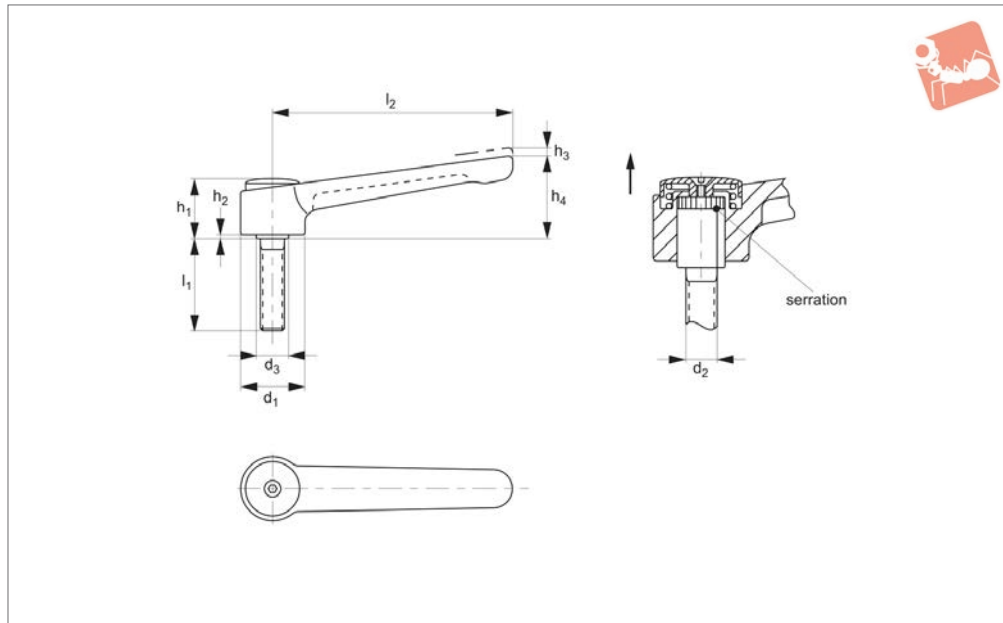

Adjustable Clamping Levers

cast zinc, inner parts stainless steel

Clamping Levers

74496

CLAMPING LEVERS

Material

Lever: Zinc die-cast, plastic coated, matt
 Black - similar to RAL 9005
 Silver - similar to RAL 9006
 Inner: Stainless steel 1.4305
 Screw: Stainless steel 1.4305
 Cover: Plastic.

Technical Notes

By lifting up the lever, the serrations are disengaged and the handle can then be swung to any position. On releasing the serrations are automatically re-engaged.

Screw part can be changed.

Order No.	Colour	l_1	d_1	d_2	d_3	h_1	h_2	h_3	h_4	l_2	Weight g
74496.W1695	Silver	32	32	M12	16	29.5	2	2.5	41.5	120	215
74496.W1700	Silver	40	32	M12	16	29.5	2	2.5	41.5	120	221
74496.W1705	Silver	50	32	M12	16	29.5	2	2.5	41.5	120	228
74496.W1710	Silver	63	32	M12	16	29.5	2	2.5	41.5	120	237
74496.W1715	Silver	80	32	M12	16	29.5	2	2.5	41.5	120	249
74496.W1725	Silver	32	40	M12	23	42.0	4	4.0	56.0	145	432
74496.W1730	Silver	40	40	M12	23	42.0	4	4.0	56.0	145	440
74496.W1735	Silver	50	40	M12	23	42.0	4	4.0	56.0	145	447
74496.W1740	Silver	63	40	M12	23	42.0	4	4.0	56.0	145	455
74496.W1745	Silver	80	40	M12	23	42.0	4	4.0	56.0	145	445
74496.W1750	Silver	32	40	M16	23	42.0	4	4.0	56.0	145	449
74496.W1755	Silver	40	40	M16	23	42.0	4	4.0	56.0	145	460
74496.W1760	Silver	50	40	M16	23	42.0	4	4.0	56.0	145	472
74496.W1765	Silver	63	40	M16	23	42.0	4	4.0	56.0	145	491
74496.W1770	Silver	80	40	M16	23	42.0	4	4.0	56.0	145	513