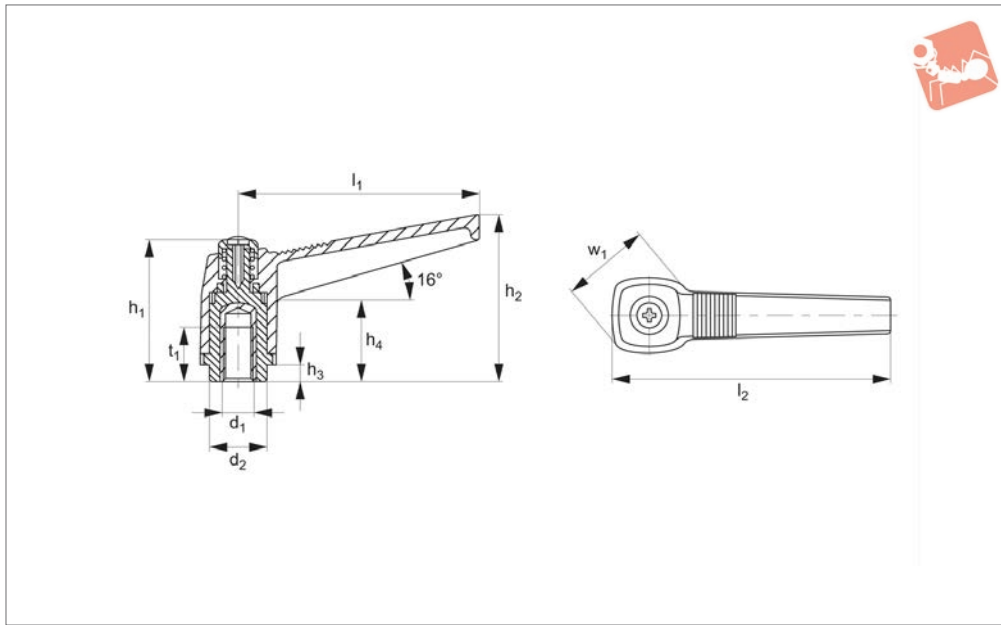

Adjustable Clamping Levers threaded inserts

Clamping Levers

74800

CLAMPING LEVERS

Material

Black, matt thermoplastic, reinforced.
Brass insert.

Technical Notes

Special size and colours available on request, subject to minimum order quantity.

tity.

Order No.	l_1	d_1	l_2	d_2	h_1	h_2	h_3	h_4	t_1	w_1	Weight g
74800.W0421	42	M 4	50	12	29	32	3	17	9	19	11
74800.W0422	42	M 5	50	12	29	32	3	17	9	19	11
74800.W0423	42	M 6	50	12	29	32	3	17	9	19	11
74800.W0631	63	M 5	73	15	39	43	4	21	13	25	23
74800.W0632	63	M 6	73	15	39	43	4	21	13	25	23
74800.W0633	63	M 8	73	15	39	43	4	21	13	25	24
74800.W0801	80	M 8	92	19	48	54	6	27	15	30	44
74800.W0802	80	M10	92	19	48	54	6	27	16	30	44
74800.W0803	80	M12	92	19	48	54	6	27	18	30	45
74800.W0901	100	M12	115	25	58	66	8	30	18	36	83
74800.W0902	100	M14	115	25	58	66	8	30	20	36	84
74800.W0903	100	M16	115	25	58	66	8	30	20	36	87