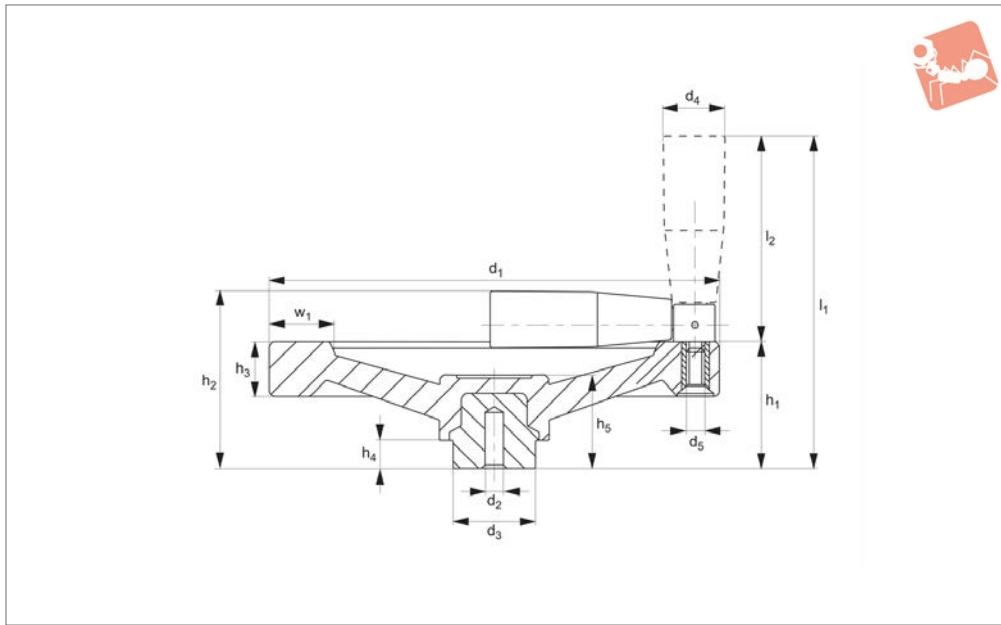

Two Spoked Handwheels with fold-away rotating grip

77380

HANDWHEELS

Material

Duroplast, black. Zinc plated steel hub.
Fold-away revolving handle.

Technical Notes

The pilot hole allows various sizes of holes,
keyways etc. to be machined into the hub

upon request.

Order No.	d ₁	d ₂	d ₃	d ₄	d ₅	h ₁	h ₂	h ₃	h ₄	h ₅	l ₁	l ₂	w ₁	Weight g
77380.W0125	125	4	24	23	M 5	41	61	16	11	34	112	55	18	318
77380.W0150	150	6	32	25	M 6	46	67	20	13	38	128	65	21	500
77380.W0200	200	6	40	28	M 6	62	86	25	16	45	167	85	26	995
77380.W0250	250	8	48	28	M 6	70	94	28	17	50	175	85	30	1340