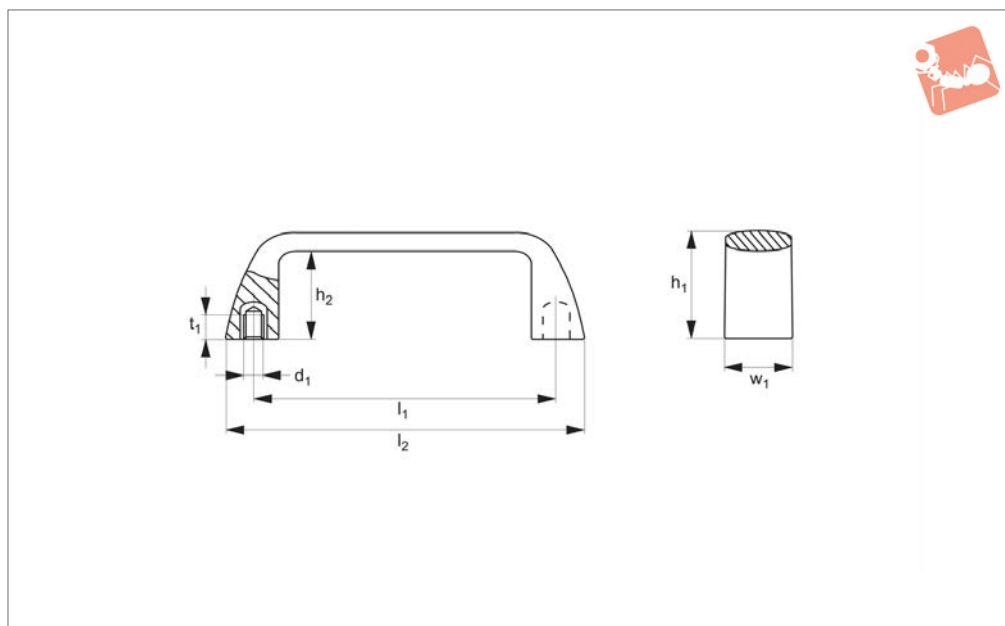

Plastic Pull Handles

rear mounting

79180

PULL HANDLES

Material

Thermoplastic, black, matt. Glass fibre reinforced.

Brass insert with tapped blind hole.

Technical Notes

Other colours on request:- red, orange,

white & grey - subject to minimum quantity.

Order No.	l_1	l_2	d_1	h_1	h_2	t_1	w_1	Weight g
79180.W0009	105	121	M 5	37	29	9	26	46
79180.W0010	105	121	M 6	37	29	9	26	48
79180.W0011	110	133	M 5	40	32	9	26	58
79180.W0012	110	133	M 6	40	32	9	26	60
79180.W0016	117	133	M 5	40	32	9	26	57
79180.W0017	117	133	M 6	40	32	9	26	59
79180.W0018	117	133	M 8	40	32	9	26	61