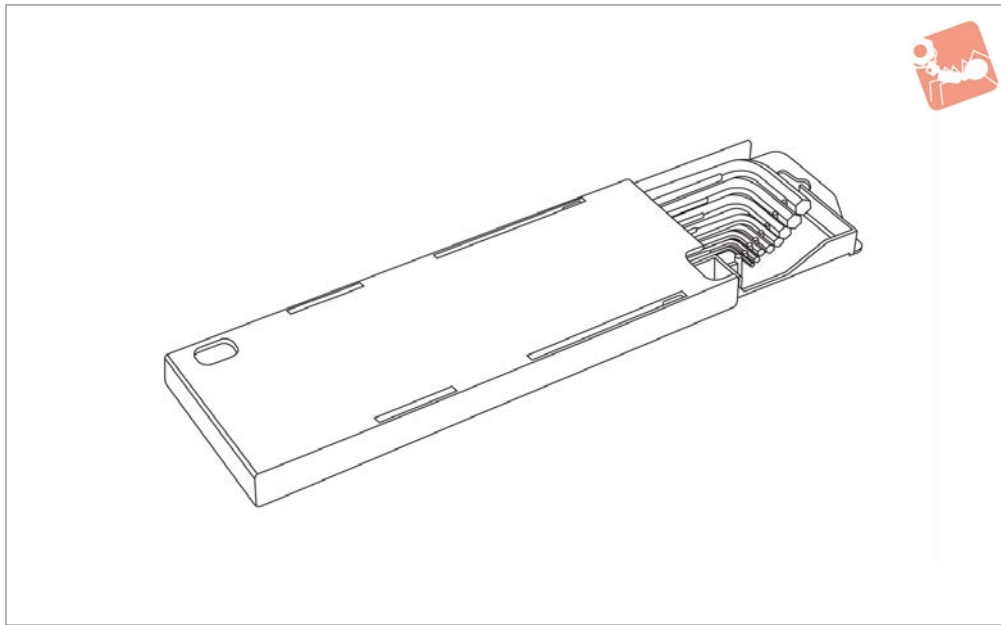

Hex. Key Set- Metric- Long in plastic box

Hex Keys & Wrenches

90210

HEX KEYS & WRENCHES

Material

Keys: steel, hardened chrome vanadium, nickel plated.

Box: red impact resistant plastic.

Parts to DIN 911 LD and ISO 2936 LD.

Technical Notes

High quality hex. key sets.

Order No.	Box l x w x h	Pieces	Contents A/F	Weight g
90210.W0008	265x88x17	8	2, 2.5, 3, 4, 5, 6, 8, 10	535