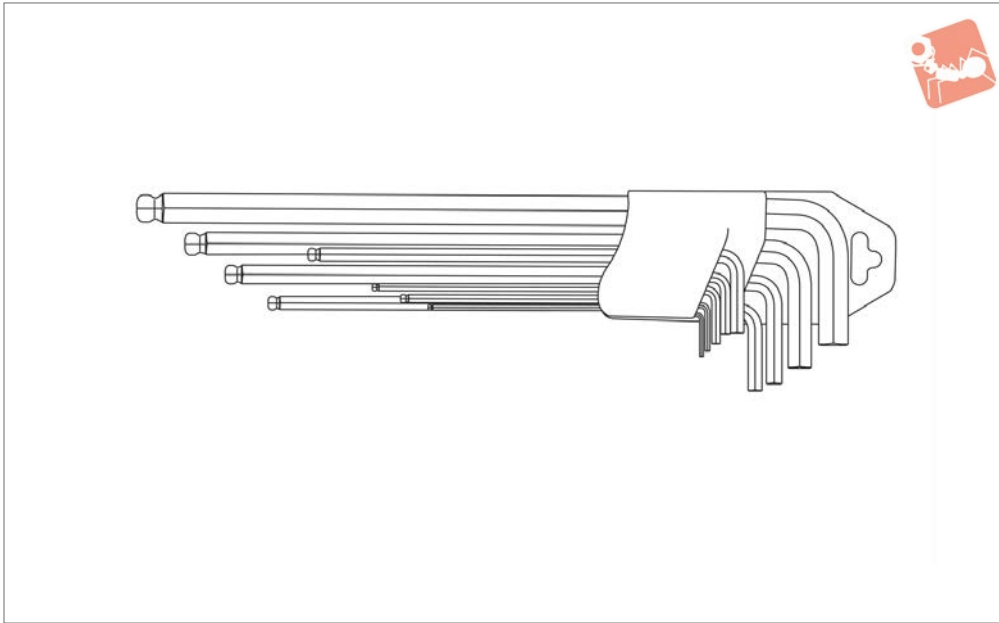

Hex Keys Set - Ball Ended clip set - long

Hex Keys & Wrenches

90530

HEX KEYS & WRENCHES

Material

Keys: steel, hardened chrome vanadium,
blackened or nickel plated.

Clip: ergonomic red plastic.

| Order No. | Pieces | Finish | Contents A/F | Weight g |
|-------------|--------|---------------|--------------------------------|-------------|
| 90530.W0009 | 9 | Blackened | 1,5, 2, 2,5, 3, 4, 5, 6, 8, 10 | 440 |
| 90530.W0109 | 9 | Nickel Plated | 1,5, 2, 2,5, 3, 4, 5, 6, 8, 10 | 440 |