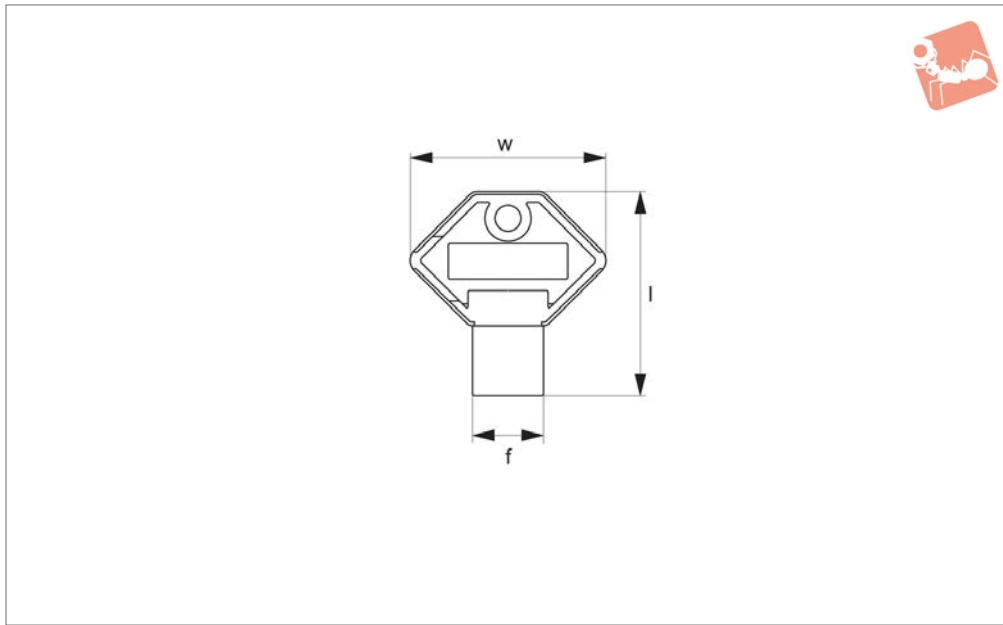

Keys - Flexi-System for cam latches and locks - plastic

Cam Latch Accessories

A0103

CAM LATCH ACCESSORIES

Material

Body: plastic.

type cam latches no special key required - simply use flat head screwdriver.

Technical Notes

Keys for our range of cam latches. For slot

Important Notes

Sold subject to pack quantity.

Order No.	Insert driver	f	l	w
A0103.AW0040	7mm Triangle	40	41.5	40
A0103.AW0055	9mm Triangle	40	41.5	40
A0103.AW0050	8mm Triangle	40	41.5	40
A0103.AW0006	6mm Square	40	41.5	40
A0103.AW0010	7mm Square	40	41.5	40
A0103.AW0020	8mm Square	40	41.5	40