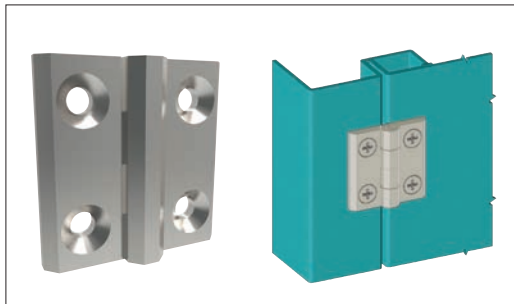

Wixroyd have a diverse range of hinges to suit most industrial applications in a wide range of materials and finishes.

Throughout our catalogue we refer to parts as being of a "Left" or "Right" type or hand. Which type you need, is most easily explained as follows;

Oriente your application so that when opened the door/panel comes towards you. With this orientation in mind, look to see on which side of the door/panel the hinges are mounted?

If the hinges are on the left side of the door/panel then you require "Left" type products. If the hinges are on the right side of the door/panel then you require "Right" type products.

The illustration on the right clearly indicates the layout and orientation of the door where a "left" or "right" product is used.

**Left or right type:
Which do you need?**

Hinges

External or surface mount hinges have a wide range of application on electrical panels, sheet metal enclosures, generators and heating and venting applications.

External hinges

Surface mount hinges

Corner hinges

Flush mount hinges

Surface mount hinges

HINGES

ov-WS0050-A-T-WS2300-A-TH1200-wide-range-of-solutions-b-rnh - Updated - 01-11-2022