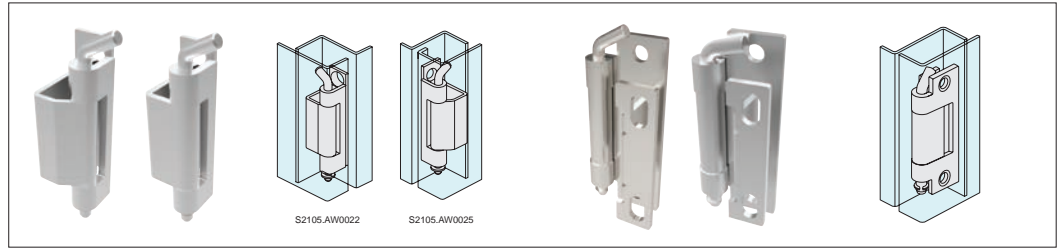

Surface Mount - Leaf Hinges

screw mount - steel

Hinges

S0742

HINGES

Material

Hinge: steel, zinc plated

Technical Notes

Opening angle 180°.

Order No.	h_1	l_1	l_2	w_1	w_2	w_3	F_x N	F_y N	d_1	d_2
S0742.AW0150	1.5	150	60	32	20	10	840	1380	6	3.5

Concealed hinges

For added security or a sleek enclosure design, concealed hinges offer the solution with mounting discreetly hidden away from view to avoid tampering.

Concealed pivot hinges

End mount concealed pivot hinges

Door removal hinges

Door removal or lift-off hinges simplify removal of covers and panels to ease access for maintenance and repair, available in a selection of materials.