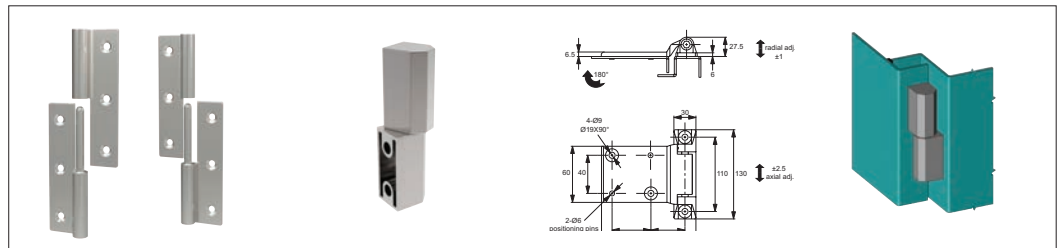

Surface Mount - Leaf Hinges

screw mount - steel

Hinges

S0742

HINGES

Material

Hinge: steel, zinc plated

Technical Notes

Opening angle 180°.

Order No.	h_1	l_1	l_2	w_1	w_2	w_3	F_x N	F_y N	d_1	d_2
S0742.AW0150	1.5	150	60	32	20	10	840	1380	6	3.5

Concealed hinges

For added security or a sleek enclosure design, concealed hinges offer the solution with mounting discreetly hidden away from view to avoid tampering.

Concealed pivot hinges

End mount concealed pivot hinges

Door removal hinges

Door removal or lift-off hinges simplify removal of covers and panels to ease access for maintenance and repair, available in a selection of materials.

Lift off hinges

Torque and positioning hinges

Torque and positioning hinges offer positive location of panels, screens and displays using constant friction for a firm hold.

Constant torque hinges

Detent positioning hinges