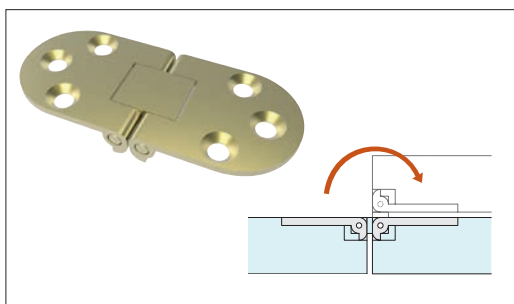

Wixroyd have a diverse range of hinges to suit most industrial applications in a wide range of materials and finishes.

Throughout our catalogue we refer to parts as being of a "Left" or "Right" type or hand. Which type you need, is most easily explained as follows;

Oriente your application so that when opened the door/panel comes towards you. With this orientation in mind, look to see on which side of the door/panel the hinges are mounted?

If the hinges are on the left side of the door/panel then you require "Left" type products. If the hinges are on the right side of the door/panel then you require "Right" type products.

The illustration on the right clearly indicates the layout and orientation of the door where a "left" or "right" product is used.

**Left or right type:
Which do you need?**

Hinges

External or surface mount hinges have a wide range of application on electrical panels, sheet metal enclosures, generators and heating and venting applications.

External hinges

Surface mount hinges

Corner hinges

Flush mount hinges

Surface mount hinges

HINGES

ov-WS0050-A-T-WS2300-A-TH1200-wide-range-of-solutions-b-rnh - Updated - 01-11-2022