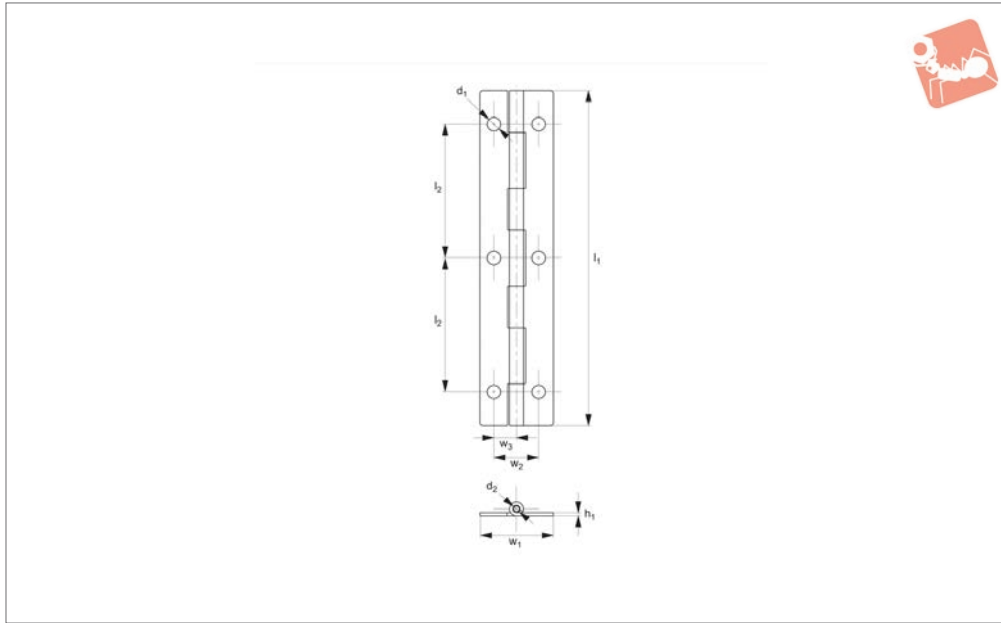

Surface Mount - Leaf Hinges

screw mount - steel

Hinges

S0742

HINGES

Material

Hinge: steel, zinc plated

Technical Notes

Opening angle 180°.

Order No.	h_1	l_1	l_2	w_1	w_2	w_3	F_x N	F_y N	d_1	d_2
S0742.AW0150	1.5	150	60	32	20	10	840	1380	6	3.5

Concealed hinges

For added security or a sleek enclosure design, concealed hinges offer the solution with mounting discreetly hidden away from view to avoid tampering.