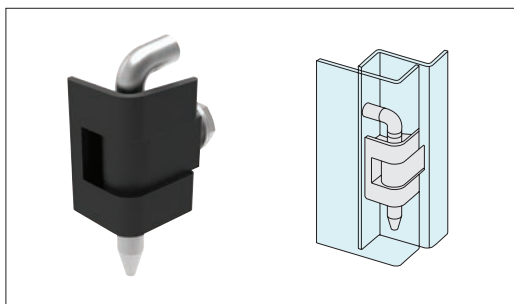

Corner hinges