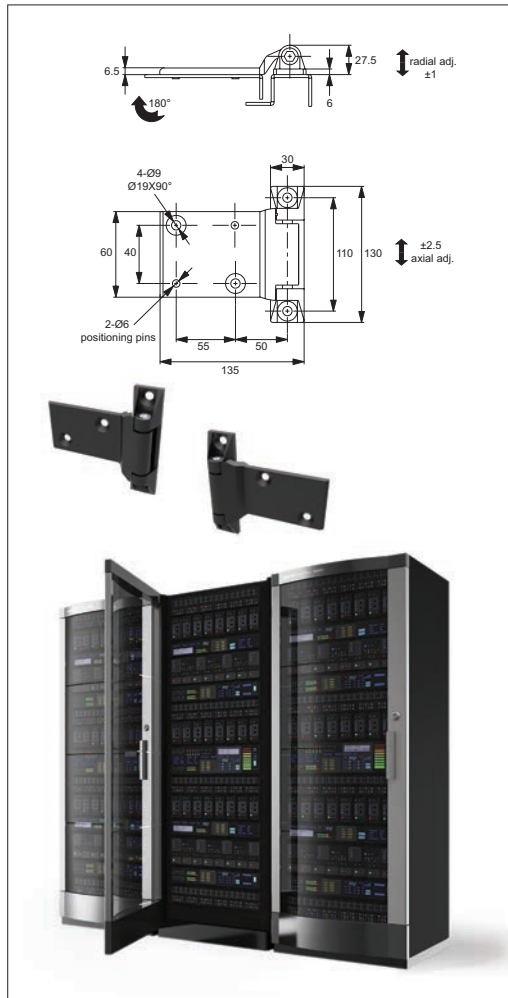

Lift off hinges

Torque and positioning hinges

Torque and positioning hinges offer positive location of panels, screens and displays using constant friction for a firm hold.

Constant torque hinges

Detent positioning hinges

The illustration on the right clearly indicates the layout and orientation of the door where a "left" or "right" product is used.

**Left or right type:
Which do you need?**

Hinges

External or surface mount hinges have a wide range of application on electrical panels, sheet metal enclosures, generators and heating and venting applications.

External hinges

Surface mount hinges

Corner hinges

Flush mount hinges

Surface mount hinges

HINGES

ov-WS0050-A-T-WS2300-A-TH1200-wide-range-of-solutions-b-rnh - Updated - 01-11-2022