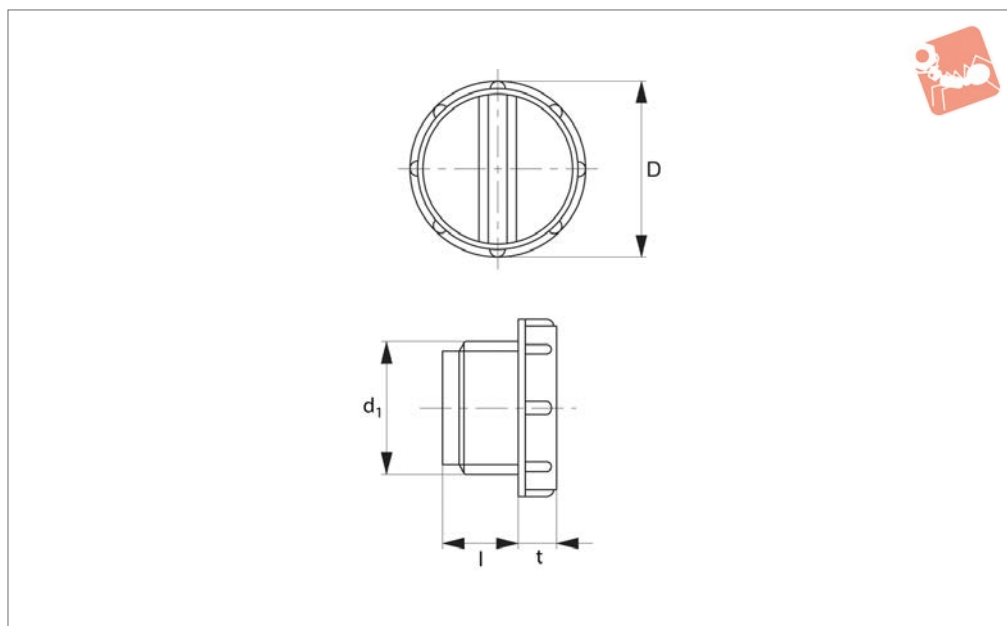

V0440

Material

Low density polyethylene, red.

Important Notes

Sold subject to minimum pack quantity.

| Order No. | d ₁ | l ₁ | t | d ₂ |
|--------------|----------------|----------------|-----|----------------|
| V0440.AC0851 | 1/4" | 7.0 | 3.5 | 19.0 |
| V0440.AC0853 | 3/8" | 8.5 | 3.5 | 22.5 |
| V0440.AC0855 | 1/2" | 10.0 | 4.5 | 26.0 |
| V0440.AC0857 | 3/4" | 11.5 | 6.0 | 32.0 |
| V0440.AC0859 | 1" | 13.5 | 6.0 | 37.0 |

V0420

CAPS, PLUGS, MASKING AND INSERTS

Material

Low density polyethylene, yellow.

Important Notes

Sold subject to minimum pack quantity.

| Order No. | d ₁ | l | t | d ₂ |
|--------------|----------------|----|---|----------------|
| V0420.AC0781 | 21 | 9 | 5 | 1/8" |
| V0420.AC0783 | 21 | 9 | 5 | 1/4" |
| V0420.AC0785 | 23 | 10 | 6 | 3/8" |
| V0420.AC0787 | 28 | 12 | 6 | 1/2" |
| V0420.AC0801 | 21 | 9 | 5 | M12 |
| V0420.AC0803 | 21 | 9 | 5 | M14 |
| V0420.AC0805 | 23 | 10 | 6 | M16 |
| V0420.AC0807 | 23 | 10 | 6 | M18 |
| V0420.AC0809 | 28 | 12 | 6 | M20 |
| V0420.AC0811 | 28 | 12 | 6 | M22 |