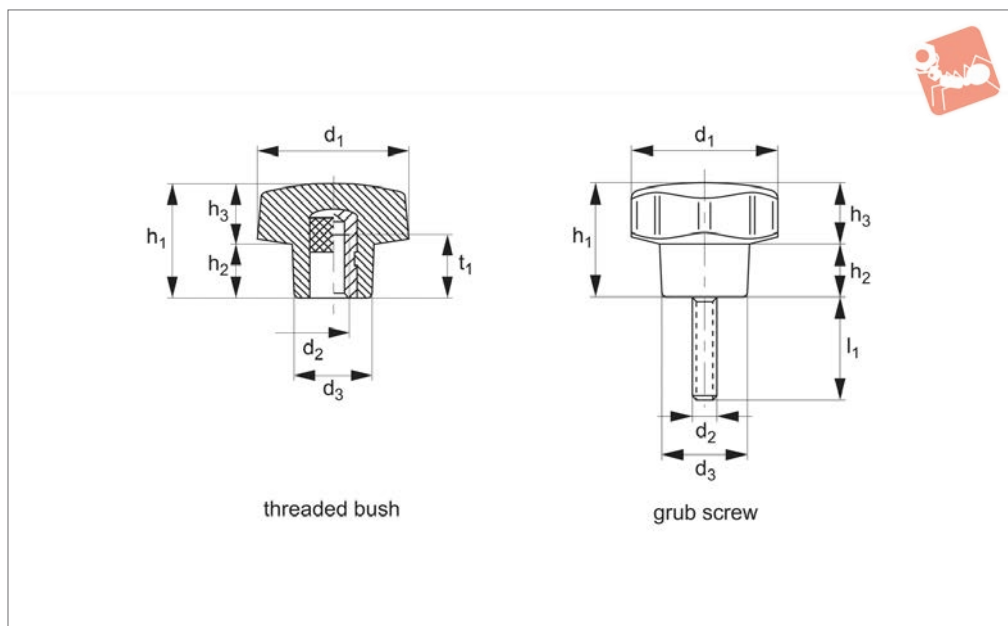

Six Lobed Knobs

stainless steel insert/thread

Grips

70740

GRIPS

Material

Stainless steel bush or thread AISI 303
(1.4305). Duroplast, black.

Order No.	Type	d₁	d₂	l₁	d₃	h₁	h₂	h₃	t₁	Weight g
70740.W0030	Threaded Bush	30	M 6	-	17	24	11	13	9	15
70740.W0040	Threaded Bush	40	M 8	-	21	28	12	16	15	33
70740.W0050	Threaded Bush	50	M10	-	25	33	13	20	16	55
70740.W0060	Threaded Bush	60	M12	-	28	37	15	22	18	85
70740.W0301	Grub Screw	30	M 6	10	17	24	11	13	-	18
70740.W0302	Grub Screw	30	M 6	20	17	24	11	13	-	21
70740.W0303	Grub Screw	30	M 6	35	17	24	11	13	-	22
70740.W0401	Grub Screw	40	M 8	20	21	28	12	16	-	42
70740.W0402	Grub Screw	40	M 8	25	21	28	12	16	-	44
70740.W0403	Grub Screw	40	M 8	30	21	28	12	16	-	46
70740.W0404	Grub Screw	40	M 8	45	21	28	12	16	-	51
70740.W0501	Grub Screw	50	M10	20	25	33	13	20	-	73
70740.W0502	Grub Screw	50	M10	30	25	33	13	20	-	78
70740.W0503	Grub Screw	50	M10	50	25	33	13	20	-	87
70740.W0601	Grub Screw	60	M12	30	28	37	15	22	-	118
70740.W0602	Grub Screw	60	M12	40	28	37	15	22	-	125
70740.W0603	Grub Screw	60	M12	50	28	37	15	22	-	132
70740.W0701	Grub Screw	70	M12	70	32	42	18	24	-	184