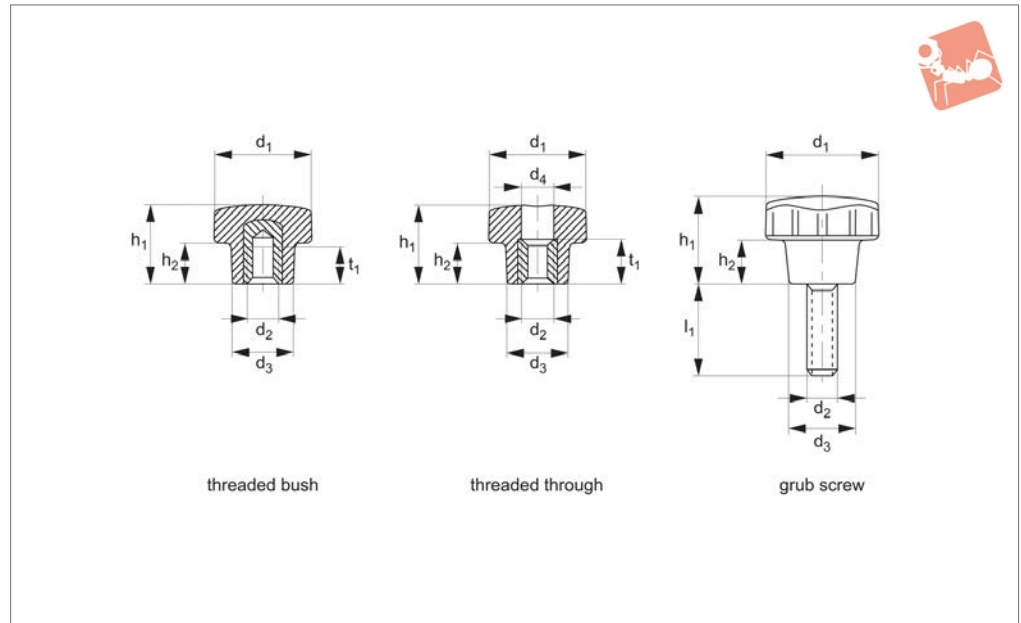

Material

Brass bush. Thermoplastic, black.

Order No.	Type	d₁	d₂	l₁	d₃	d₄	h₁	h₂	t₁	Weight g
70760.W0004	Threaded Bush	21	M 4	-	13	-	15	8	8	8
70760.W0005	Threaded Bush	21	M 5	-	13	-	15	8	8	8
70760.W0006	Threaded Bush	21	M 6	-	13	-	15	8	8	8
70760.W0104	Threaded Through	21	M 4	-	13	7	15	8	11	7
70760.W0105	Threaded Through	21	M 5	-	13	7	15	8	11	7
70760.W0106	Threaded Through	21	M 6	-	13	7	15	8	11	7
70760.W0410	Grub Screw	21	M 4	10	13	-	16	8	-	5
70760.W0425	Grub Screw	21	M 4	25	13	-	16	8	-	5
70760.W0510	Grub Screw	21	M 5	10	13	-	16	8	-	6
70760.W0515	Grub Screw	21	M 5	15	13	-	16	8	-	6