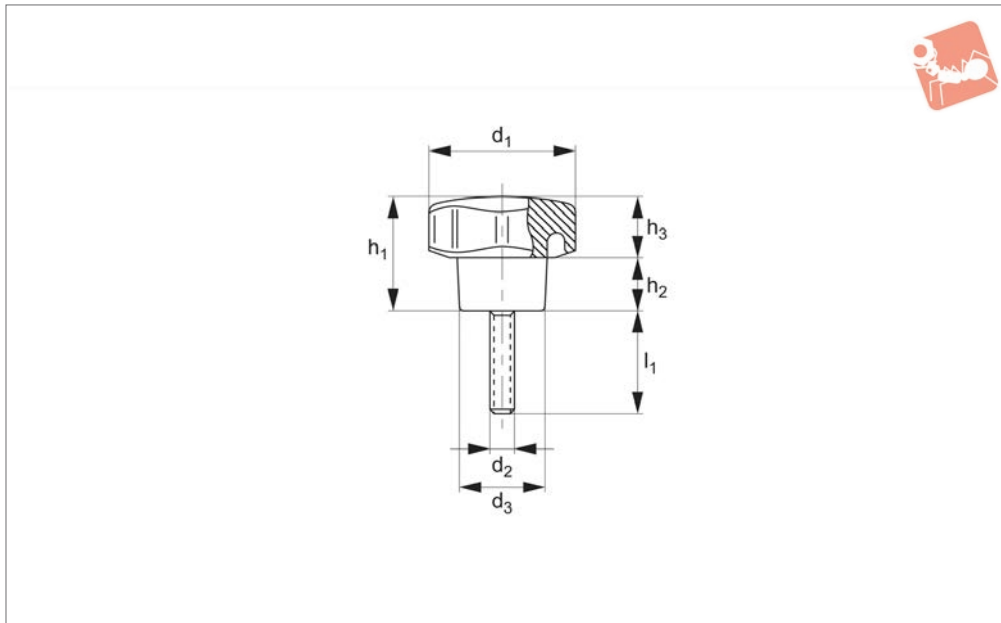

Six Lobed Knobs with grub screw

Grips

70720

GRIPS

Material

Zinc plated steel stud. Duroplast, black.

Order No.	d₁	d₂	l₁	d₃	h₁	h₂	h₃	Weight g
70720.W0040	40	M 6	25	21	28	13	15	34
70720.W0041	40	M 6	40	21	28	13	15	37
70720.W0042	40	M 8	20	21	28	13	15	38
70720.W0043	40	M 8	25	21	28	13	15	39
70720.W0044	40	M 8	30	21	28	13	15	40
70720.W0045	40	M 8	40	21	28	13	15	44
70720.W0046	40	M 8	50	21	28	13	15	46
70720.W0047	40	M 8	70	21	28	13	15	55
70720.W0048	40	M10	50	21	28	13	15	60
70720.W0049	40	M10	70	21	28	13	15	70
70720.W0050	50	M 8	25	25	33	15	18	55
70720.W0051	50	M 8	40	25	33	15	18	60
70720.W0052	50	M 8	60	25	33	15	18	67
70720.W0053	50	M10	25	25	33	15	18	63
70720.W0054	50	M10	40	25	33	15	18	70
70720.W0055	50	M10	50	25	33	15	18	76
70720.W0056	50	M10	15	25	33	15	18	84
70720.W0057	50	M12	40	25	33	15	18	93
70720.W0058	50	M12	60	25	33	15	18	108
70720.W0060	60	M 8	20	28	35	15	20	75
70720.W0061	60	M 8	40	28	35	15	20	80
70720.W0062	60	M 8	60	28	35	15	20	87
70720.W0063	60	M10	20	28	35	15	20	82
70720.W0064	60	M10	40	28	35	15	20	96
70720.W0065	60	M10	60	28	35	15	20	107
70720.W0066	60	M12	30	28	35	15	20	107
70720.W0067	60	M12	50	28	35	15	20	122
70720.W0068	60	M12	60	28	35	15	20	127
70720.W0069	60	M12	80	28	35	15	20	133
70720.W0070	70	M10	30	32	42	21	21	115
70720.W0071	70	M10	40	32	42	21	21	116
70720.W0072	70	M12	30	32	42	21	21	133
70720.W0073	70	M12	40	32	42	21	21	138
70720.W0074	70	M12	50	32	42	21	21	145