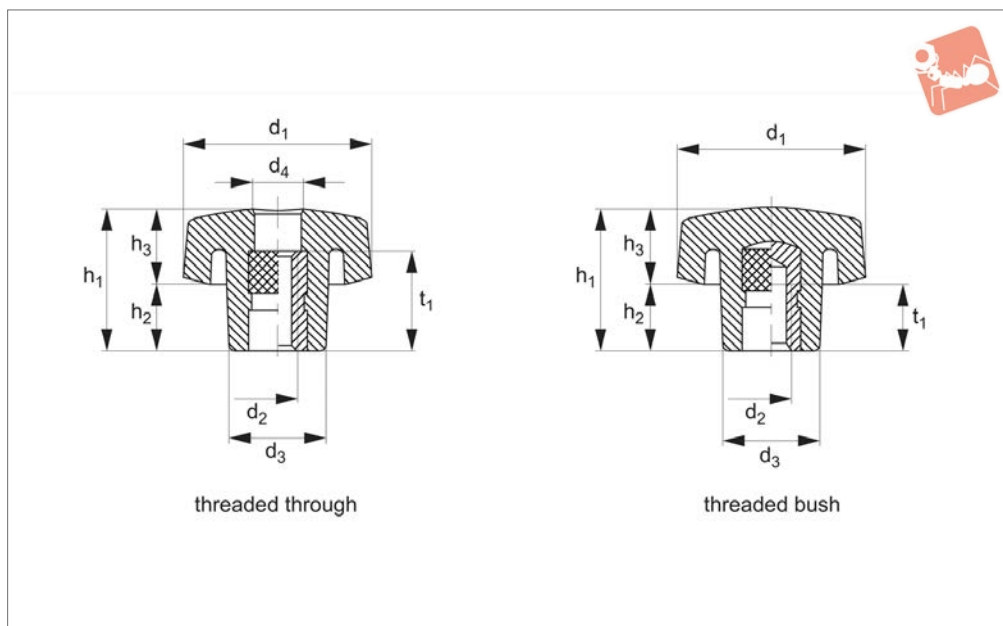

Material

Brass bush. Duroplast, black.

Order No.	Type	d₁	d₂	d₃	d₄	h₁	h₂	h₃	t₁	Weight g
70700.W0041	Threaded Through	40	M 6	21	11	28	13	15	18	28
70700.W0042	Threaded Through	40	M 8	21	11	28	13	15	18	29
70700.W0043	Threaded Through	40	M10	21	11	28	13	15	18	31
70700.W0051	Threaded Through	50	M 8	25	13	33	15	18	18	43
70700.W0052	Threaded Through	50	M10	25	13	33	15	18	18	45
70700.W0053	Threaded Through	50	M12	25	13	33	15	18	18	47
70700.W0061	Threaded Through	60	M10	28	11	35	15	20	25	70
70700.W0062	Threaded Through	60	M12	28	13	35	15	20	25	70
70700.W0063	Threaded Through	60	M14	28	15	35	15	20	25	70
70700.W0064	Threaded Through	60	M16	28	17	35	15	20	25	68
70700.W0071	Threaded Through	70	M10	32	11	42	21	21	25	92
70700.W0072	Threaded Through	70	M12	32	13	42	21	21	25	96
70700.W0073	Threaded Through	32	M14	70	15	42	21	21	25	94
70700.W0074	Threaded Through	70	M16	32	17	42	21	21	25	93
70700.W0406	Threaded Bush	40	M 6	21	-	28	13	15	13	26
70700.W0408	Threaded Bush	40	M 8	21	-	28	13	15	15	30
70700.W0410	Threaded Bush	40	M10	21	-	28	13	15	16	31
70700.W0508	Threaded Bush	50	M 8	25	-	33	15	18	15	48
70700.W0510	Threaded Bush	50	M10	25	-	33	15	18	16	49
70700.W0512	Threaded Bush	50	M12	25	-	33	15	18	18	50
70700.W0608	Threaded Bush	60	M 8	28	-	35	15	20	15	67
70700.W0610	Threaded Bush	60	M10	28	-	35	15	20	16	68
70700.W0612	Threaded Bush	60	M12	28	-	35	15	20	18	70
70700.W0614	Threaded Bush	60	M14	28	-	35	15	20	20	75
70700.W0620	Threaded Bush	60	M16	28	-	35	15	20	20	77
70700.W0710	Threaded Bush	70	M10	32	-	42	21	21	16	92
70700.W0712	Threaded Bush	70	M12	32	-	42	21	21	18	95
70700.W0714	Threaded Bush	70	M14	32	-	42	21	21	20	100
70700.W0716	Threaded Bush	70	M16	32	-	42	21	21	20	102
70700.W0912	Threaded Bush	90	M12	42	-	55	26	29	18	202
70700.W0914	Threaded Bush	90	M14	42	-	55	26	29	20	201
70700.W0916	Threaded Bush	90	M16	42	-	55	26	29	20	201
70700.W0918	Threaded Bush	90	M18	42	-	55	26	29	20	217