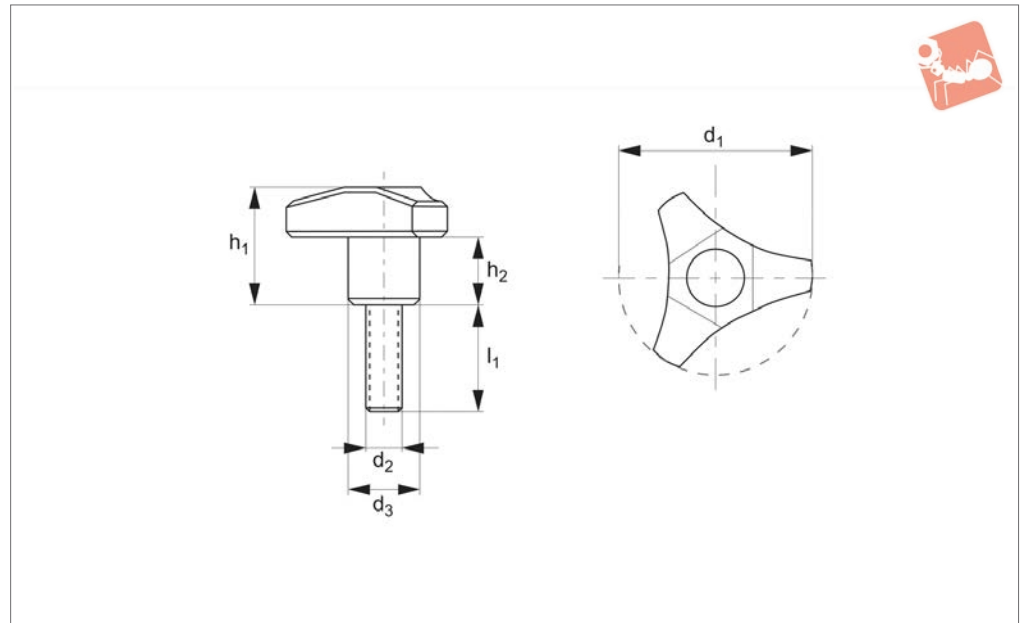

70640

GRIPS

Material

Brass bush. Thermoplastic, matt black.

Order No.	Type	d ₁	d ₂	d ₃	h ₁	h ₂	t ₁	Weight g
70640.W0045	Threaded Through	45	M 6	18	27	16	15	12.4
70640.W0046	Threaded Through	45	M 8	18	27	16	15	13.2
70640.W0047	Threaded Through	45	M10	18	27	16	15	13.2
70640.W0055	Threaded Through	55	M 8	20	33	19	15	18.2
70640.W0056	Threaded Through	55	M10	20	33	19	15	19.2
70640.W0057	Threaded Through	55	M12	20	33	19	15	19.8
70640.W0146	Threaded Bush	45	M 6	18	27	16	14	13.8
70640.W0148	Threaded Bush	45	M 8	18	27	16	14	15.6
70640.W0150	Threaded Bush	45	M10	18	27	16	14	17.2
70640.W0155	Threaded Bush	55	M 8	20	33	19	14	22.8
70640.W0156	Threaded Bush	55	M10	20	33	19	14	23.4
70640.W0157	Threaded Bush	55	M12	20	33	19	14	25.6

70660

Material

Zinc plated steel stud. Thermoplastic, matt black.

Order No.	d ₁	d ₂	l ₁	d ₃	h ₁	h ₂	Weight g
70660.W0451	45	M 6	20	18	27	16	16.4
70660.W0452	45	M 6	25	18	27	16	17.0
70660.W0453	45	M 6	40	18	27	16	20.0
70660.W0454	45	M 8	20	18	27	16	20.2
70660.W0455	45	M 8	25	18	27	16	23.6
70660.W0456	45	M 8	40	18	27	16	27.0
70660.W0457	45	M10	20	18	27	16	30.0
70660.W0458	45	M10	30	18	27	16	35.0
70660.W0551	55	M 6	20	20	33	19	22.8
70660.W0552	55	M 6	25	20	33	19	23.6
70660.W0553	55	M 6	40	20	33	19	26.8
70660.W0554	55	M 8	20	20	33	19	27.2
70660.W0556	55	M 8	40	20	33	19	33.4
70660.W0560	55	M 8	30	20	33	19	30.1
70660.W0557	55	M10	20	20	33	19	36.4
70660.W0558	55	M10	30	20	33	19	42.0